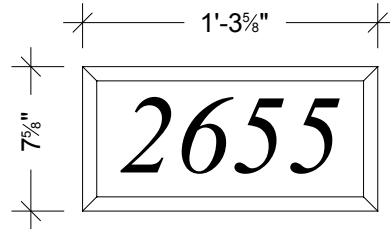

Address Markers

Item:	3 course modular address marker
Part #	AMM3
Height:	7-5/8"
Thickness:	4"
Length:	15-5/8"

Item:	4 course modular address marker
Part #	AMM4
Height:	10-1/4"
Thickness:	4"
Length:	29-5/8"

Item:	3 course oversize address marker
Part #	AMO3
Height:	8-5/8"
Thickness:	4"
Length:	23-5/8"

Item:	4 course oversize address marker
Part #	AMO4
Height:	12-1/8"
Thickness:	4"
Length:	23-5/8"

Typical Section