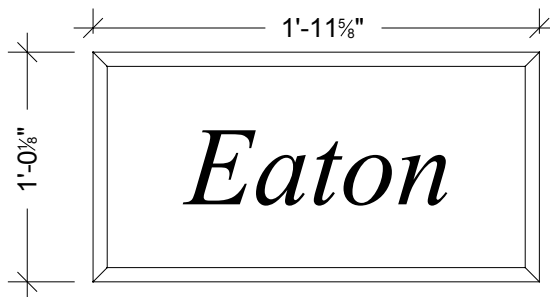

Address Markers

Item:	3 course modular address marker
Part #	AMM3
Height:	7-5/8"
Thickness:	4"
Length:	15-5/8"

Item:	4 course modular address marker
Part #	AMM4
Height:	10-1/4"
Thickness:	4"
Length:	29-5/8"

Item:	3 course oversize address marker
Part #	AMO3
Height:	8-5/8"
Thickness:	4"
Length:	23-5/8"

Item:	4 course oversize address marker
Part #	AMO4
Height:	12-1/8"
Thickness:	4"
Length:	23-5/8"

Typical Section