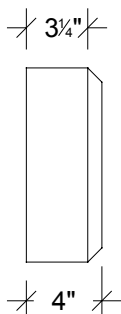

Address Markers

Item:	3 course modular address marker
Part #	AMM3
Height:	7-5/8"
Thickness:	4"
Length:	15-5/8"

Item:	4 course modular address marker
Part #	AMM4
Height:	10-1/4"
Thickness:	4"
Length:	29-5/8"

Item:	3 course oversize address marker
Part #	AMO3
Height:	8-5/8"
Thickness:	4"
Length:	23-5/8"

Item:	4 course oversize address marker
Part #	AMO4
Height:	12-1/8"
Thickness:	4"
Length:	23-5/8"

Typical Section