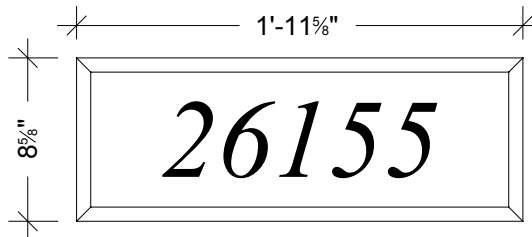

Address Markers

Item:	3 course modular address marker
Part #	AMM3
Height:	7-5/8"
Thickness:	4"
Length:	15-5/8"

Item:	4 course modular address marker
Part #	AMM4
Height:	10-1/4"
Thickness:	4"
Length:	29-5/8"

Item:	3 course oversize address marker
Part #	AMO3
Height:	8-5/8"
Thickness:	4"
Length:	23-5/8"

Item:	4 course oversize address marker
Part #	AMO4
Height:	12-1/8"
Thickness:	4"
Length:	23-5/8"

Typical Section