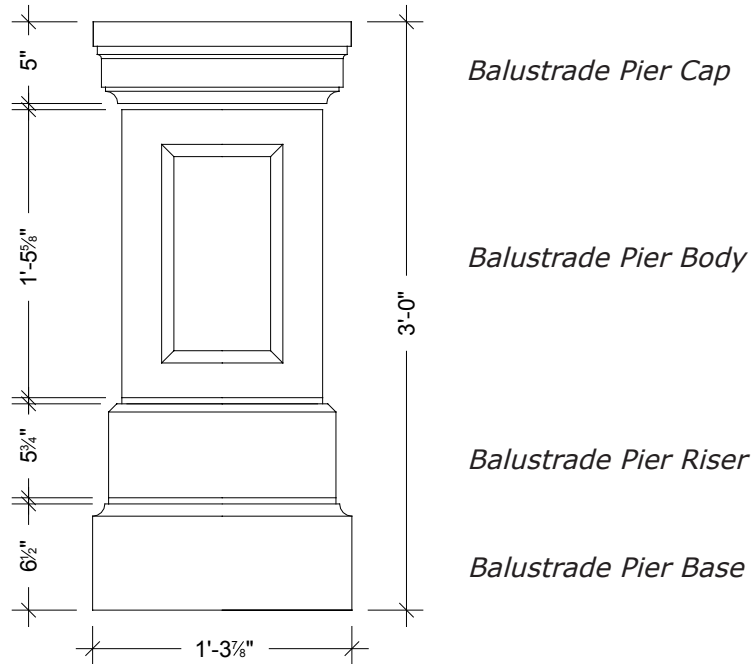

Balustrade

Item:	Fontena Balustrade Rail
Part #	BL1R
Height:	5"
Width:	8-3/4"
Length:	55-1/8"

Item:	Fontena Balustrade
Part #	BLF
Height:	23-5/8"
Width:	5-1/2"

Item:	Fontena Balustrade Base
Part #	BL1B
Height:	6-1/2"
Width:	9"
Length:	55-1/8"

36" Fontena Balustrade System

Balustrade Pier

Starter Condition

Thru Condition

90 degree Condition

Item:	Balustrade Pier Starter Base
Part #	BPFS
Height:	36"
Note:	Pier is in 4 pieces

Item:	Balustrade Pier Thru Base
Part #	BPFT
Height:	36"
Note:	Pier is in 4 pieces

Item:	Balustrade Pier 90 Base
Part #	BPF90
Height:	36"
Note:	Pier is in 4 pieces