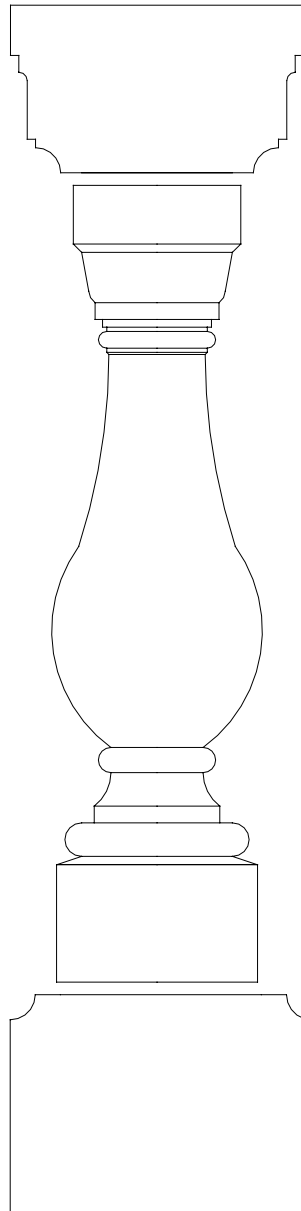

Balustrade

Item:	Fontena Balustrade Rail
Part #	BL1R
Height:	5"
Width:	8-3/4"
Length:	55-1/8"

Item:	Fontena Balustrade
Part #	BLF
Height:	23-5/8"
Width:	5-1/2"

Item:	Fontena Balustrade Base
Part #	BL1B
Height:	6-1/2"
Width:	9"
Length:	55-1/8"

36" Fontena Balustrade System

Balustrade Pier

Starter Condition

Thru Condition

90 degree Condition

Item:	Balustrade Pier Starter Base
Part #	BPFS
Height:	36"
Note:	Pier is in 4 pieces

Item:	Balustrade Pier Thru Base
Part #	BPFT
Height:	36"
Note:	Pier is in 4 pieces

Item:	Balustrade Pier 90 Base
Part #	BPF90
Height:	36"
Note:	Pier is in 4 pieces