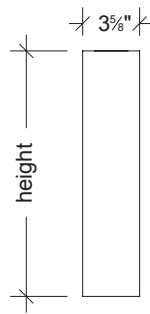

Item:	Base Course Anchorage		
Part #	BC3XS	BC3XL	BC3XR
Height:	23-5/8"	23-5/8"	23-5/8"
Thickness:	4-3/8"	4-3/8"	4-3/8"
Length:	35-5/8"	35-5/8"	35-5/8"
Description	Straight	Left Return	Right Return

Item:	Base Course Bullnose		
Part #	BC4S	BC4L	BC4R
Height:	15-5/8"	15-5/8"	15-5/8"
Thickness:	3-5/8"	3-5/8"	3-5/8"
Length:	35-5/8"	35-5/8"	35-5/8"
Description	Straight	Left Return	Right Return

Item:	Base Course Bullnose		
Part #	BC4XS	BC4XL	BC4XR
Height:	23-5/8"	23-5/8"	23-5/8"
Thickness:	3-5/8"	3-5/8"	3-5/8"
Length:	35-5/8"	35-5/8"	35-5/8"
Description	Straight	Left Return	Right Return

Jane

Mount Petros

Item:	Base Course Jane		
Part #	BC2S	BC2L	BC2R
Height:	15-5/8"	15-5/8"	15-5/8"
Thickness:	3-5/8"	3-5/8"	3-5/8"
Length:	35-5/8"	35-5/8"	35-5/8"
Description	Straight	Left Return	Right Return

Item:	Base Course Jane		
Part #	BC2XS	BC2XL	BC2XR
Height:	23-5/8"	23-5/8"	23-5/8"
Thickness:	3-5/8"	3-5/8"	3-5/8"
Length:	35-5/8"	35-5/8"	35-5/8"
Description	Straight	Left Return	Right Return

Item:	Base Course Mount Petros		
Part #	BC5S	BC5L	BC5R
Height:	15-5/8"	15-5/8"	15-5/8"
Thickness:	5"	5"	5"
Length:	35-5/8"	35-5/8"	35-5/8"
Description	Straight	Left Return	Right Return

Item:	Base Course Mount Petros		
Part #	BC5XS	BC5XL	BC5XR
Height:	23-5/8"	23-5/8"	23-5/8"
Thickness:	5"	5"	5"
Length:	35-5/8"	35-5/8"	35-5/8"
Description	Straight	Left Return	Right Return