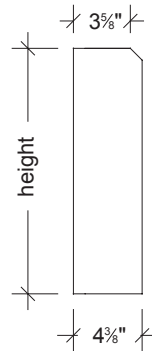

Chamfer

Anchorage

Bullnose

Item:	Base Course Chamfer		
Part #	BC1S	BC1L	BC1R
Height:	15-5/8"	15-5/8"	15-5/8"
Thickness:	4-3/8"	4-3/8"	4-3/8"
Length:	35-5/8"	35-5/8"	35-5/8"
Description	Straight	Left Return	Right Return

Item:	Base Course Chamfer		
Part #	BC1XS	BC1XL	BC1XR
Height:	23-5/8"	23-5/8"	23-5/8"
Thickness:	4-3/8"	4-3/8"	4-3/8"
Length:	35-5/8"	35-5/8"	35-5/8"
Description	Straight	Left Return	Right Return

Item:	Base Course Anchorage		
Part #	BC3S	BC3L	BC3R
Height:	15-5/8"	15-5/8"	15-5/8"
Thickness:	4-3/8"	4-3/8"	4-3/8"
Length:	35-5/8"	35-5/8"	35-5/8"
Description	Straight	Left Return	Right Return

Item:	Base Course Anchorage		
Part #	BC3XS	BC3XL	BC3XR
Height:	23-5/8"	23-5/8"	23-5/8"
Thickness:	4-3/8"	4-3/8"	4-3/8"
Length:	35-5/8"	35-5/8"	35-5/8"
Description	Straight	Left Return	Right Return

Item:	Base Course Bullnose		
Part #	BC4S	BC4L	BC4R
Height:	15-5/8"	15-5/8"	15-5/8"
Thickness:	3-5/8"	3-5/8"	3-5/8"
Length:	35-5/8"	35-5/8"	35-5/8"
Description	Straight	Left Return	Right Return

Item:	Base Course Bullnose		
Part #	BC4XS	BC4XL	BC4XR
Height:	23-5/8"	23-5/8"	23-5/8"
Thickness:	3-5/8"	3-5/8"	3-5/8"
Length:	35-5/8"	35-5/8"	35-5/8"
Description	Straight	Left Return	Right Return

Jane

Mount Petros