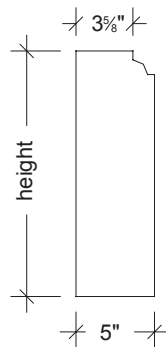

Item:	Base Course Anchorage		
Part #	BC3XS	BC3XL	BC3XR
Height:	23-5/8"	23-5/8"	23-5/8"
Thickness:	4-3/8"	4-3/8"	4-3/8"
Length:	35-5/8"	35-5/8"	35-5/8"
Description	Straight	Left Return	Right Return

Item:	Base Course Bullnose		
Part #	BC4S	BC4L	BC4R
Height:	15-5/8"	15-5/8"	15-5/8"
Thickness:	3-5/8"	3-5/8"	3-5/8"
Length:	35-5/8"	35-5/8"	35-5/8"
Description	Straight	Left Return	Right Return

Item:	Base Course Bullnose		
Part #	BC4XS	BC4XL	BC4XR
Height:	23-5/8"	23-5/8"	23-5/8"
Thickness:	3-5/8"	3-5/8"	3-5/8"
Length:	35-5/8"	35-5/8"	35-5/8"
Description	Straight	Left Return	Right Return

Jane

Mount Petros

Item:	Base Course Jane		
Part #	BC2S	BC2L	BC2R
Height:	15-5/8"	15-5/8"	15-5/8"
Thickness:	3-5/8"	3-5/8"	3-5/8"
Length:	35-5/8"	35-5/8"	35-5/8"
Description	Straight	Left Return	Right Return

Item:	Base Course Jane		
Part #	BC2XS	BC2XL	BC2XR
Height:	23-5/8"	23-5/8"	23-5/8"
Thickness:	3-5/8"	3-5/8"	3-5/8"
Length:	35-5/8"	35-5/8"	35-5/8"
Description	Straight	Left Return	Right Return

Item:	Base Course Mount Petros		
Part #	BC5S	BC5L	BC5R
Height:	15-5/8"	15-5/8"	15-5/8"
Thickness:	5"	5"	5"
Length:	35-5/8"	35-5/8"	35-5/8"
Description	Straight	Left Return	Right Return

Item:	Base Course Mount Petros		
Part #	BC5XS	BC5XL	BC5XR
Height:	23-5/8"	23-5/8"	23-5/8"
Thickness:	5"	5"	5"
Length:	35-5/8"	35-5/8"	35-5/8"
Description	Straight	Left Return	Right Return