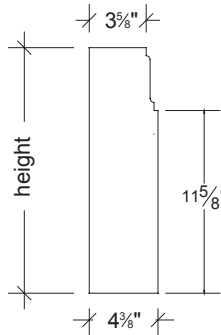

Chamfer

Anchorage

Bullnose

Item:	Base Course Chamfer		
Part #	BC1S	BC1L	BC1R
Height:	15-5/8"	15-5/8"	15-5/8"
Thickness:	4-3/8"	4-3/8"	4-3/8"
Length:	35-5/8"	35-5/8"	35-5/8"
Description	Straight	Left Return	Right Return

Item:	Base Course Chamfer		
Part #	BC1XS	BC1XL	BC1XR
Height:	23-5/8"	23-5/8"	23-5/8"
Thickness:	4-3/8"	4-3/8"	4-3/8"
Length:	35-5/8"	35-5/8"	35-5/8"
Description	Straight	Left Return	Right Return

Item:	Base Course Anchorage		
Part #	BC3S	BC3L	BC3R
Height:	15-5/8"	15-5/8"	15-5/8"
Thickness:	4-3/8"	4-3/8"	4-3/8"
Length:	35-5/8"	35-5/8"	35-5/8"
Description	Straight	Left Return	Right Return

Item:	Base Course Anchorage		
Part #	BC3XS	BC3XL	BC3XR
Height:	23-5/8"	23-5/8"	23-5/8"
Thickness:	4-3/8"	4-3/8"	4-3/8"
Length:	35-5/8"	35-5/8"	35-5/8"
Description	Straight	Left Return	Right Return

Item:	Base Course Bullnose		
Part #	BC4S	BC4L	BC4R
Height:	15-5/8"	15-5/8"	15-5/8"
Thickness:	3-5/8"	3-5/8"	3-5/8"
Length:	35-5/8"	35-5/8"	35-5/8"
Description	Straight	Left Return	Right Return

Item:	Base Course Bullnose		
Part #	BC4XS	BC4XL	BC4XR
Height:	23-5/8"	23-5/8"	23-5/8"
Thickness:	3-5/8"	3-5/8"	3-5/8"
Length:	35-5/8"	35-5/8"	35-5/8"
Description	Straight	Left Return	Right Return

Jane

Mount Petros