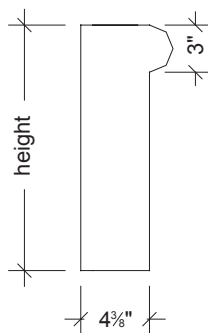

Chamfer

Anchorage

Bullnose

Item:	Base Course Chamfer		
Part #	BC1S	BC1L	BC1R
Height:	15-5/8"	15-5/8"	15-5/8"
Thickness:	4-3/8"	4-3/8"	4-3/8"
Length:	35-5/8"	35-5/8"	35-5/8"
Description	Straight	Left Return	Right Return

Item:	Base Course Chamfer		
Part #	BC1XS	BC1XL	BC1XR
Height:	23-5/8"	23-5/8"	23-5/8"
Thickness:	4-3/8"	4-3/8"	4-3/8"
Length:	35-5/8"	35-5/8"	35-5/8"
Description	Straight	Left Return	Right Return

Item:	Base Course Anchorage		
Part #	BC3S	BC3L	BC3R
Height:	15-5/8"	15-5/8"	15-5/8"
Thickness:	4-3/8"	4-3/8"	4-3/8"
Length:	35-5/8"	35-5/8"	35-5/8"
Description	Straight	Left Return	Right Return

Item:	Base Course Anchorage		
Part #	BC3XS	BC3XL	BC3XR
Height:	23-5/8"	23-5/8"	23-5/8"
Thickness:	4-3/8"	4-3/8"	4-3/8"
Length:	35-5/8"	35-5/8"	35-5/8"
Description	Straight	Left Return	Right Return

Item:	Base Course Bullnose		
Part #	BC4S	BC4L	BC4R
Height:	15-5/8"	15-5/8"	15-5/8"
Thickness:	3-5/8"	3-5/8"	3-5/8"
Length:	35-5/8"	35-5/8"	35-5/8"
Description	Straight	Left Return	Right Return

Item:	Base Course Bullnose		
Part #	BC4XS	BC4XL	BC4XR
Height:	23-5/8"	23-5/8"	23-5/8"
Thickness:	3-5/8"	3-5/8"	3-5/8"
Length:	35-5/8"	35-5/8"	35-5/8"
Description	Straight	Left Return	Right Return

Jane

Mount Petros