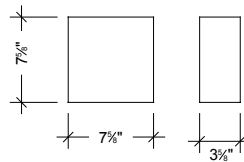

Utility/Veneer Stone

Item:	Echo Stone (utility)
Part #	E1
Height:	7-5/8"
Thickness:	3-5/8"
Length:	35-5/8"

Item:	Echo Stone (utility)
Part #	E2
Height:	7-5/8"
Thickness:	3-5/8"
Length:	23-5/8"

Item:	Echo Stone (utility)
Part #	E3
Height:	7-5/8"
Thickness:	3-5/8"
Length:	15-5/8"

Item:	Echo Stone (utility)
Part #	E4
Height:	7-5/8"
Thickness:	3-5/8"
Length:	7-5/8"

Item:	Echo Stone (utility)
Part #	E5
Height:	3-5/8"
Thickness:	3-5/8"
Length:	23-5/8"

Item:	Echo Stone (utility)
Part #	E6
Height:	23-5/8"
Thickness:	3-5/8"
Length:	23-5/8"

Item:	Echo Stone (utility)
Part #	E7
Height:	15-5/8"
Thickness:	3-5/8"
Length:	15-5/8"