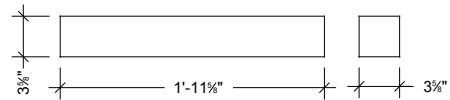

Utility/Veneer Stone

Item:	Echo Stone (utility)
Part #	E1
Height:	7-5/8"
Thickness:	3-5/8"
Length:	35-5/8"

Item:	Echo Stone (utility)
Part #	E2
Height:	7-5/8"
Thickness:	3-5/8"
Length:	23-5/8"

Item:	Echo Stone (utility)
Part #	E3
Height:	7-5/8"
Thickness:	3-5/8"
Length:	15-5/8"

Item:	Echo Stone (utility)
Part #	E4
Height:	7-5/8"
Thickness:	3-5/8"
Length:	7-5/8"

Item:	Echo Stone (utility)
Part #	E5
Height:	3-5/8"
Thickness:	3-5/8"
Length:	23-5/8"

Item:	Echo Stone (utility)
Part #	E6
Height:	23-5/8"
Thickness:	3-5/8"
Length:	23-5/8"

Item:	Echo Stone (utility)
Part #	E7
Height:	15-5/8"
Thickness:	3-5/8"
Length:	15-5/8"