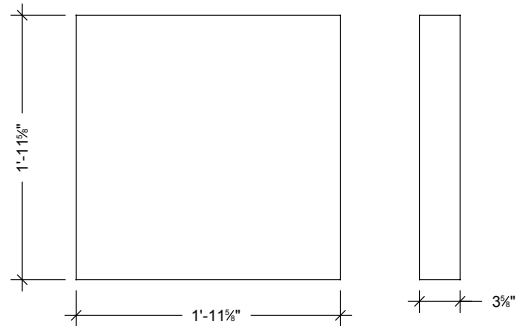

Utility/Veneer Stone

Item:	Echo Stone (utility)
Part #	E1
Height:	7-5/8"
Thickness:	3-5/8"
Length:	35-5/8"

Item:	Echo Stone (utility)
Part #	E2
Height:	7-5/8"
Thickness:	3-5/8"
Length:	23-5/8"

Item:	Echo Stone (utility)
Part #	E3
Height:	7-5/8"
Thickness:	3-5/8"
Length:	15-5/8"

Item:	Echo Stone (utility)
Part #	E4
Height:	7-5/8"
Thickness:	3-5/8"
Length:	7-5/8"

Item:	Echo Stone (utility)
Part #	E5
Height:	3-5/8"
Thickness:	3-5/8"
Length:	23-5/8"

Item:	Echo Stone (utility)
Part #	E6
Height:	23-5/8"
Thickness:	3-5/8"
Length:	23-5/8"

Item:	Echo Stone (utility)
Part #	E7
Height:	15-5/8"
Thickness:	3-5/8"
Length:	15-5/8"