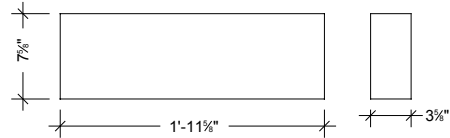

Utility/Veneer Stone

Item:	Echo Stone (utility)
Part #	E1
Height:	7-5/8"
Thickness:	3-5/8"
Length:	35-5/8"

Item:	Echo Stone (utility)
Part #	E2
Height:	7-5/8"
Thickness:	3-5/8"
Length:	23-5/8"

Item:	Echo Stone (utility)
Part #	E3
Height:	7-5/8"
Thickness:	3-5/8"
Length:	15-5/8"

Item:	Echo Stone (utility)
Part #	E4
Height:	7-5/8"
Thickness:	3-5/8"
Length:	7-5/8"

Item:	Echo Stone (utility)
Part #	E5
Height:	3-5/8"
Thickness:	3-5/8"
Length:	23-5/8"

Item:	Echo Stone (utility)
Part #	E6
Height:	23-5/8"
Thickness:	3-5/8"
Length:	23-5/8"

Item:	Echo Stone (utility)
Part #	E7
Height:	15-5/8"
Thickness:	3-5/8"
Length:	15-5/8"