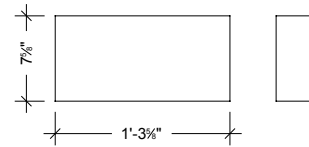

Utility/Veneer Stone

Item:	Echo Stone (utility)
Part #	E1
Height:	7-5/8"
Thickness:	3-5/8"
Length:	35-5/8"

Item:	Echo Stone (utility)
Part #	E2
Height:	7-5/8"
Thickness:	3-5/8"
Length:	23-5/8"

Item:	Echo Stone (utility)
Part #	E3
Height:	7-5/8"
Thickness:	3-5/8"
Length:	15-5/8"

Item:	Echo Stone (utility)
Part #	E4
Height:	7-5/8"
Thickness:	3-5/8"
Length:	7-5/8"

Item:	Echo Stone (utility)
Part #	E5
Height:	3-5/8"
Thickness:	3-5/8"
Length:	23-5/8"

Item:	Echo Stone (utility)
Part #	E6
Height:	23-5/8"
Thickness:	3-5/8"
Length:	23-5/8"

Item:	Echo Stone (utility)
Part #	E7
Height:	15-5/8"
Thickness:	3-5/8"
Length:	15-5/8"