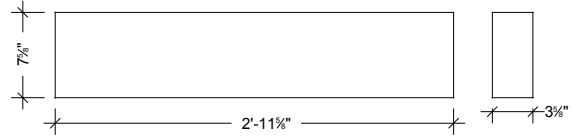

Utility/Veneer Stone

Item:	Echo Stone (utility)
Part #	E1
Height:	7-5/8"
Thickness:	3-5/8"
Length:	35-5/8"

Item:	Echo Stone (utility)
Part #	E2
Height:	7-5/8"
Thickness:	3-5/8"
Length:	23-5/8"

Item:	Echo Stone (utility)
Part #	E3
Height:	7-5/8"
Thickness:	3-5/8"
Length:	15-5/8"

Item:	Echo Stone (utility)
Part #	E4
Height:	7-5/8"
Thickness:	3-5/8"
Length:	7-5/8"

Item:	Echo Stone (utility)
Part #	E5
Height:	3-5/8"
Thickness:	3-5/8"
Length:	23-5/8"

Item:	Echo Stone (utility)
Part #	E6
Height:	23-5/8"
Thickness:	3-5/8"
Length:	23-5/8"

Item:	Echo Stone (utility)
Part #	E7
Height:	15-5/8"
Thickness:	3-5/8"
Length:	15-5/8"