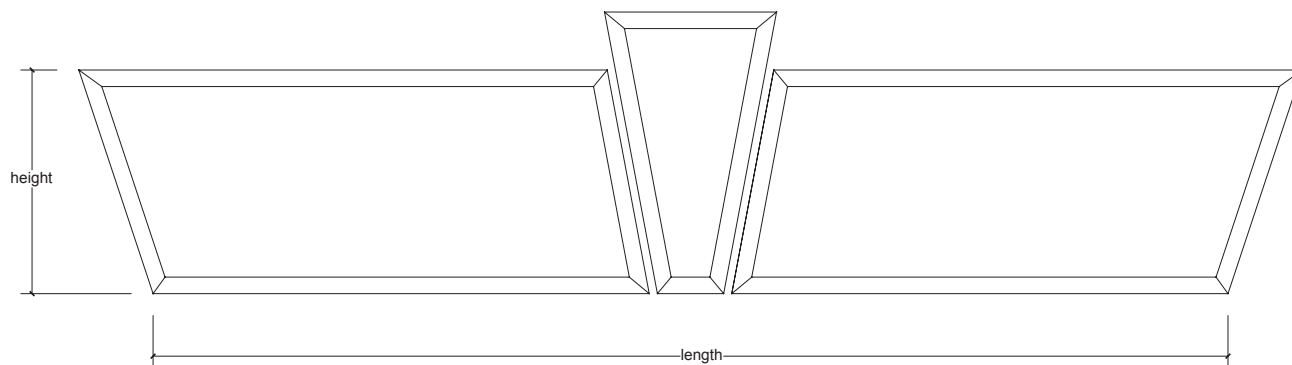

Jack Arch

3/4"

section

Item:	4 course modular arch and 5 course key
Part #	JAM4
Height:	10-1/4"
Thickness:	4"*
Length:	specify

Item:	5 course modular arch and 6 course key
Part #	JAM5
Height:	13"
Thickness:	4"*
Length:	specify

Item:	4 course oversize arch and 5 course key
Part #	JAO4
Height:	12-1/8"
Thickness:	4"*
Length:	specify

Item:	5 course oversize arch and 6 course key
Part #	JAO5
Height:	15-1/4"
Thickness:	4"*
Length:	specify

Information.

1. Keystone is included with jackarch set.
2. Establish part number that coincides with brick type and desired course height.
3. Verify Length of opening and allow for brick molding or jambs if applicable. (masonry opening)
4. Shelf angle required.
5. Square profile is available upon request.