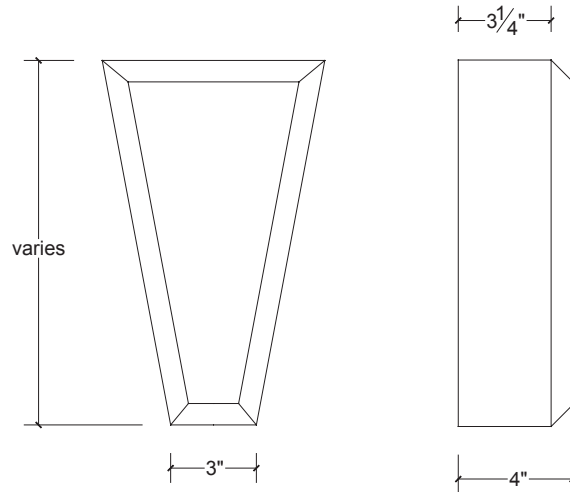

### Modular Keystones

Item:	3 course key modular size
Part #	KM3
Height:	7-5/8"
Thickness:	4"*
Item:	4 course key modular size
Part #	KM4
Height:	10-1/4"
Thickness:	4"*
Item:	5 course key modular size
Part #	KM5
Height:	13"
Thickness:	4"*
Item:	6 course key modular size
Part #	KM6
Height:	15-5/8"
Thickness:	4"*

### Oversize Keystones

Item:	3 course key oversize
Part #	KO3
Height:	9"
Thickness:	4"*
Item:	4 course key oversize
Part #	KO4
Height:	12-1/8"
Thickness:	4"*
Item:	5 course key oversize
Part #	KO5
Height:	15-1/4"
Thickness:	4"*

### Batwing Keystones

Item:	6 Course Batwing Keystone
Part #	KB6
Height:	15"
Thickness:	3-5/8"

Item:	4 course batwing key modular size
Part #	KBM4
Height:	10-1/4"
Thickness:	4-3/8"

Item:	5 course batwing key modular size
Part #	KBM5
Height:	13"
Thickness:	4-3/8"

### Springers

Item:	Springer 3 course
Part #	SPM3
Height:	7-5/8"
Length:	7-5/8"
Thickness:	4"* see drawing

Item:	Springer 6 course
Part #	SPM6
Height:	15-5/8"
Length:	15-5/8"
Thickness:	4"* see drawing