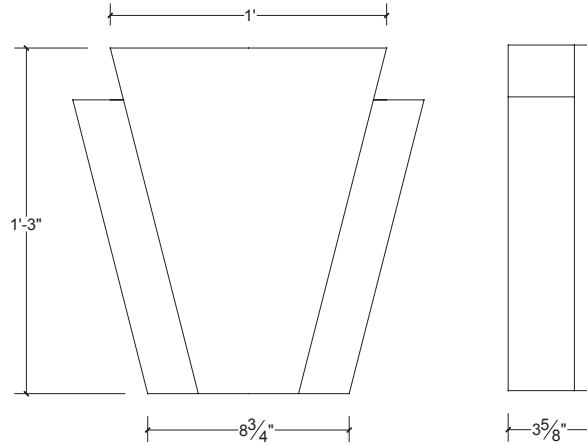

### Modular Keystones

Item:	3 course key modular size
Part #	KM3
Height:	7-5/8"
Thickness:	4"*
Item:	4 course key modular size
Part #	KM4
Height:	10-1/4"
Thickness:	4"*
Item:	5 course key modular size
Part #	KM5
Height:	13"
Thickness:	4"*
Item:	6 course key modular size
Part #	KM6
Height:	15-5/8"
Thickness:	4"*

### Oversize Keystones

Item:	3 course key oversize
Part #	KO3
Height:	9"
Thickness:	4"*
Item:	4 course key oversize
Part #	KO4
Height:	12-1/8"
Thickness:	4"*
Item:	5 course key oversize
Part #	KO5
Height:	15-1/4"
Thickness:	4"*

### Batwing Keystones

Item:	6 Course Batwing Keystone
Part #	KB6
Height:	15"
Thickness:	3-5/8"

Item:	4 course batwing key modular size
Part #	KBM4
Height:	10-1/4"
Thickness:	4-3/8"

Item:	5 course batwing key modular size
Part #	KBM5
Height:	13"
Thickness:	4-3/8"

### Springers

Item:	Springer 3 course
Part #	SPM3
Height:	7-5/8"
Length:	7-5/8"
Thickness:	4"* see drawing

Item:	Springer 6 course
Part #	SPM6
Height:	15-5/8"
Length:	15-5/8"
Thickness:	4"* see drawing