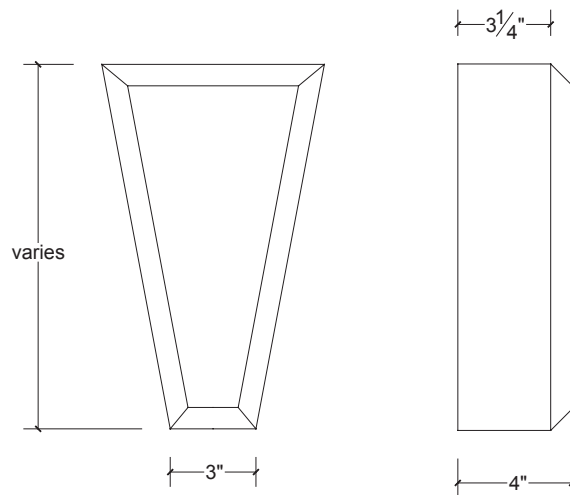

### Modular Keystones

Item:	3 course key modular size
Part #	KM3
Height:	7-5/8"
Thickness:	4"*
Item:	4 course key modular size
Part #	KM4
Height:	10-1/4"
Thickness:	4"*
Item:	5 course key modular size
Part #	KM5
Height:	13"
Thickness:	4"*
Item:	6 course key modular size
Part #	KM6
Height:	15-5/8"
Thickness:	4"*

### Oversize Keystones

Item:	3 course key oversize
Part #	KO3
Height:	9"
Thickness:	4"*
Item:	4 course key oversize
Part #	KO4
Height:	12-1/8"
Thickness:	4"*
Item:	5 course key oversize
Part #	KO5
Height:	15-1/4"
Thickness:	4"*

### Batwing Keystones

Item:	6 Course Batwing Keystone
Part #	KB6
Height:	15"
Thickness:	3-5/8"

Item:	4 course batwing key modular size
Part #	KBM4
Height:	10-1/4"
Thickness:	4-3/8"

Item:	5 course batwing key modular size
Part #	KBM5
Height:	13"
Thickness:	4-3/8"

### Springers

Item:	Springer 3 course
Part #	SPM3
Height:	7-5/8"
Length:	7-5/8"
Thickness:	4"* see drawing

Item:	Springer 6 course
Part #	SPM6
Height:	15-5/8"
Length:	15-5/8"
Thickness:	4"* see drawing