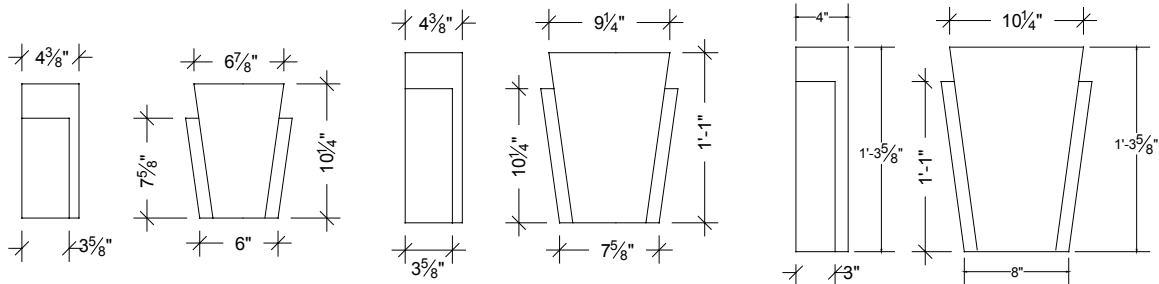

### Modular Keystones

Item:	3 course key modular size
Part #	KM3
Height:	7-5/8"
Thickness:	4"*
Item:	4 course key modular size
Part #	KM4
Height:	10-1/4"
Thickness:	4"*
Item:	5 course key modular size
Part #	KM5
Height:	13"
Thickness:	4"*
Item:	6 course key modular size
Part #	KM6
Height:	15-5/8"
Thickness:	4"*

### Oversize Keystones

Item:	3 course key oversize
Part #	KO3
Height:	9"
Thickness:	4"*
Item:	4 course key oversize
Part #	KO4
Height:	12-1/8"
Thickness:	4"*
Item:	5 course key oversize
Part #	KO5
Height:	15-1/4"
Thickness:	4"*

### Batwing Keystones

Item:	6 Course Batwing Keystone
Part #	KB6
Height:	15"
Thickness:	3-5/8"

Item:	4 course batwing key modular size
Part #	KBM4
Height:	10-1/4"
Thickness:	4-3/8"

Item:	5 course batwing key modular size
Part #	KBM5
Height:	13"
Thickness:	4-3/8"

### Springers

Item:	Springer 3 course
Part #	SPM3
Height:	7-5/8"
Length:	7-5/8"
Thickness:	4"* see drawing

Item:	Springer 6 course
Part #	SPM6
Height:	15-5/8"
Length:	15-5/8"
Thickness:	4"* see drawing