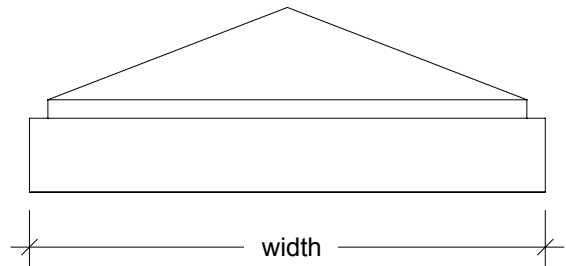

Pier Caps

Item:	Elgin Pier Cap							
Part #	PC2E16	PC2E18	PC2E20	PC2E22	PC2E24	PC2E26	PC2E28	PC2E30
Height:								
Width:	16"	18"	20"	22"	24"	26"	28"	30"
Length:	16"	18"	20"	22"	24"	26"	28"	30"

Item:	Nebraska Pier Cap								
Part #	PC5N16	PC5N18	PC5N20	PC5N22	PC5N24	PC5N26	PC5N28	PC5N30	PC5N36
Height:									
Width:	16"	18"	20"	22"	24"	26"	28"	30"	36"
Length:	16"	18"	20"	22"	24"	26"	28"	30"	36"

Item:	Buxton Pier Cap								
Part #	PC4B16	PC4B18	PC4B20	PC4B22	PC4B24	PC4B26	PC4B28	PC4B30	PC4B36
Height:	6"	6"	6"	6"	7"	7"	7"	7"	7"
Width:	16"	18"	20"	22"	24"	26"	28"	30"	36"
Length:	16"	18"	20"	22"	24"	26"	28"	30"	36"

Pier Caps

Item: Montmorenci Pier Cap

Part #	PC2E16	PC2E18	PC2E20	PC2E22	PC2E24	PC2E26	PC2E28	PC2E30
Height:								
Width:	16"	18"	20"	22"	24"	26"	28"	30"
Length:	16"	18"	20"	22"	24"	26"	28"	30"

Item: Tusculum Pier Cap

Part #	PC6T20	PC6T22	PC6T24	PC6T26	PC6T28	PC6T30
Height:	5-1/2"	5-1/2"	5-1/2"	5-1/2"	5-1/2"	5-1/2"
Width:	20"	22"	24"	26"	28"	30"
Length:	20"	22"	24"	26"	28"	30"

Item: Tarwater Pier Cap

Part #	PC1T24	PC1T28
Height:	"	"
Width:	24"*	24"*
Length:	24"*	24"*