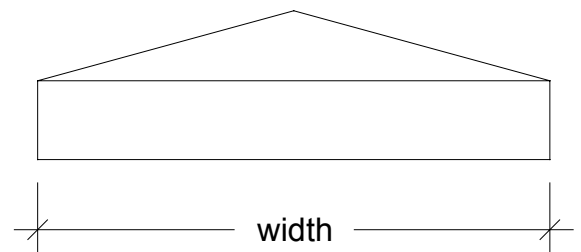

Pier Caps

Item:	Elgin Pier Cap							
Part #	PC2E16	PC2E18	PC2E20	PC2E22	PC2E24	PC2E26	PC2E28	PC2E30
Height:								
Width:	16"	18"	20"	22"	24"	26"	28"	30"
Length:	16"	18"	20"	22"	24"	26"	28"	30"

Item:	Nebraska Pier Cap								
Part #	PC5N16	PC5N18	PC5N20	PC5N22	PC5N24	PC5N26	PC5N28	PC5N30	PC5N36
Height:									
Width:	16"	18"	20"	22"	24"	26"	28"	30"	36"
Length:	16"	18"	20"	22"	24"	26"	28"	30"	36"

Item:	Buxton Pier Cap								
Part #	PC4B16	PC4B18	PC4B20	PC4B22	PC4B24	PC4B26	PC4B28	PC4B30	PC4B36
Height:	6"	6"	6"	6"	7"	7"	7"	7"	7"
Width:	16"	18"	20"	22"	24"	26"	28"	30"	36"
Length:	16"	18"	20"	22"	24"	26"	28"	30"	36"

Pier Caps

Item: Montmorenci Pier Cap

Part #	PC2E16	PC2E18	PC2E20	PC2E22	PC2E24	PC2E26	PC2E28	PC2E30
Height:								
Width:	16"	18"	20"	22"	24"	26"	28"	30"
Length:	16"	18"	20"	22"	24"	26"	28"	30"

Item: Tusculum Pier Cap

Part #	PC6T20	PC6T22	PC6T24	PC6T26	PC6T28	PC6T30
Height:	5-1/2"	5-1/2"	5-1/2"	5-1/2"	5-1/2"	5-1/2"
Width:	20"	22"	24"	26"	28"	30"
Length:	20"	22"	24"	26"	28"	30"

Item: Tarwater Pier Cap

Part #	PC1T24	PC1T28
Height:	"	"
Width:	24"*	24"*
Length:	24"*	24"*