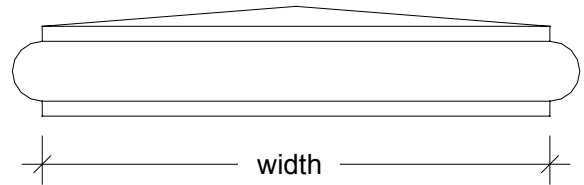

Pier Caps

Item:	Elgin Pier Cap							
Part #	PC2E16	PC2E18	PC2E20	PC2E22	PC2E24	PC2E26	PC2E28	PC2E30
Height:								
Width:	16"	18"	20"	22"	24"	26"	28"	30"
Length:	16"	18"	20"	22"	24"	26"	28"	30"

Item:	Nebraska Pier Cap								
Part #	PC5N16	PC5N18	PC5N20	PC5N22	PC5N24	PC5N26	PC5N28	PC5N30	PC5N36
Height:									
Width:	16"	18"	20"	22"	24"	26"	28"	30"	36"
Length:	16"	18"	20"	22"	24"	26"	28"	30"	36"

Item:	Buxton Pier Cap								
Part #	PC4B16	PC4B18	PC4B20	PC4B22	PC4B24	PC4B26	PC4B28	PC4B30	PC4B36
Height:	6"	6"	6"	6"	7"	7"	7"	7"	7"
Width:	16"	18"	20"	22"	24"	26"	28"	30"	36"
Length:	16"	18"	20"	22"	24"	26"	28"	30"	36"

Pier Caps

Item: Montmorenci Pier Cap

Part #	PC2E16	PC2E18	PC2E20	PC2E22	PC2E24	PC2E26	PC2E28	PC2E30
Height:								
Width:	16"	18"	20"	22"	24"	26"	28"	30"
Length:	16"	18"	20"	22"	24"	26"	28"	30"

Item: Tusculum Pier Cap

Part #	PC6T20	PC6T22	PC6T24	PC6T26	PC6T28	PC6T30
Height:	5-1/2"	5-1/2"	5-1/2"	5-1/2"	5-1/2"	5-1/2"
Width:	20"	22"	24"	26"	28"	30"
Length:	20"	22"	24"	26"	28"	30"

Item: Tarwater Pier Cap

Part #	PC1T24	PC1T28
Height:	"	"
Width:	24"*	24"*
Length:	24"*	24"*