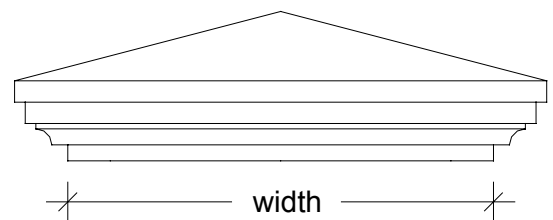

Pier Caps

Item:	Elgin Pier Cap							
Part #	PC2E16	PC2E18	PC2E20	PC2E22	PC2E24	PC2E26	PC2E28	PC2E30
Height:								
Width:	16"	18"	20"	22"	24"	26"	28"	30"
Length:	16"	18"	20"	22"	24"	26"	28"	30"

Item:	Nebraska Pier Cap								
Part #	PC5N16	PC5N18	PC5N20	PC5N22	PC5N24	PC5N26	PC5N28	PC5N30	PC5N36
Height:									
Width:	16"	18"	20"	22"	24"	26"	28"	30"	36"
Length:	16"	18"	20"	22"	24"	26"	28"	30"	36"

Item:	Buxton Pier Cap								
Part #	PC4B16	PC4B18	PC4B20	PC4B22	PC4B24	PC4B26	PC4B28	PC4B30	PC4B36
Height:	6"	6"	6"	6"	7"	7"	7"	7"	7"
Width:	16"	18"	20"	22"	24"	26"	28"	30"	36"
Length:	16"	18"	20"	22"	24"	26"	28"	30"	36"

Pier Caps

Item: Montmorenci Pier Cap

Part #	PC2E16	PC2E18	PC2E20	PC2E22	PC2E24	PC2E26	PC2E28	PC2E30
Height:								
Width:	16"	18"	20"	22"	24"	26"	28"	30"
Length:	16"	18"	20"	22"	24"	26"	28"	30"

Item: Tusculum Pier Cap

Part #	PC6T20	PC6T22	PC6T24	PC6T26	PC6T28	PC6T30
Height:	5-1/2"	5-1/2"	5-1/2"	5-1/2"	5-1/2"	5-1/2"
Width:	20"	22"	24"	26"	28"	30"
Length:	20"	22"	24"	26"	28"	30"

Item: Tarwater Pier Cap

Part #	PC1T24	PC1T28
Height:	"	"
Width:	24"*	24"*
Length:	24"*	24"*