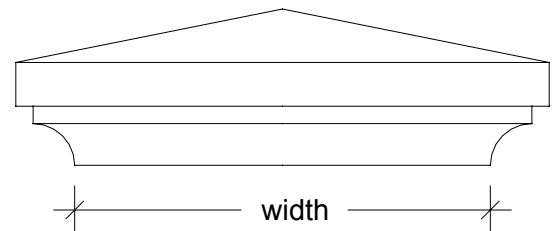

Pier Caps

Item:	Elgin Pier Cap							
Part #	PC2E16	PC2E18	PC2E20	PC2E22	PC2E24	PC2E26	PC2E28	PC2E30
Height:								
Width:	16"	18"	20"	22"	24"	26"	28"	30"
Length:	16"	18"	20"	22"	24"	26"	28"	30"

Item:	Nebraska Pier Cap								
Part #	PC5N16	PC5N18	PC5N20	PC5N22	PC5N24	PC5N26	PC5N28	PC5N30	PC5N36
Height:									
Width:	16"	18"	20"	22"	24"	26"	28"	30"	36"
Length:	16"	18"	20"	22"	24"	26"	28"	30"	36"

Item:	Buxton Pier Cap								
Part #	PC4B16	PC4B18	PC4B20	PC4B22	PC4B24	PC4B26	PC4B28	PC4B30	PC4B36
Height:	6"	6"	6"	6"	7"	7"	7"	7"	7"
Width:	16"	18"	20"	22"	24"	26"	28"	30"	36"
Length:	16"	18"	20"	22"	24"	26"	28"	30"	36"

Pier Caps

Item: Montmorenci Pier Cap

Part #	PC2E16	PC2E18	PC2E20	PC2E22	PC2E24	PC2E26	PC2E28	PC2E30
Height:								
Width:	16"	18"	20"	22"	24"	26"	28"	30"
Length:	16"	18"	20"	22"	24"	26"	28"	30"

Item: Tusculum Pier Cap

Part #	PC6T20	PC6T22	PC6T24	PC6T26	PC6T28	PC6T30
Height:	5-1/2"	5-1/2"	5-1/2"	5-1/2"	5-1/2"	5-1/2"
Width:	20"	22"	24"	26"	28"	30"
Length:	20"	22"	24"	26"	28"	30"

Item: Tarwater Pier Cap

Part #	PC1T24	PC1T28
Height:	"	"
Width:	24"*	24"*
Length:	24"*	24"*