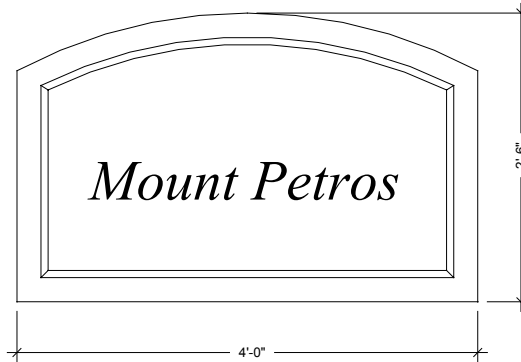

Cast Stone Signs

Item:	Sign Panel
Part #	SSR1
Height:	30"
Length:	48"
Thickness:	4"*

Item:	Sign Panel
Part #	SSR2
Height:	36"*
Length:	72"
Thickness:	5"*

Item:	Sign Panel
Part #	SSR3
Height:	36"
Length:	96"
Thickness:	5"*

Cast Stone Signs

Item:	Sign Panel
Part #	SS1
Height:	30"
Length:	48"
Thickness:	4"

Item:	Sign Panel
Part #	SS2
Height:	36"
Length:	60"
Thickness:	4-9/16"

Item:	Sign Panel
Part #	SS3
Height:	42"
Length:	72"
Thickness:	5"

Item:	Sign Panel
Part #	SS4
Height:	42"
Length:	96"
Thickness:	5"