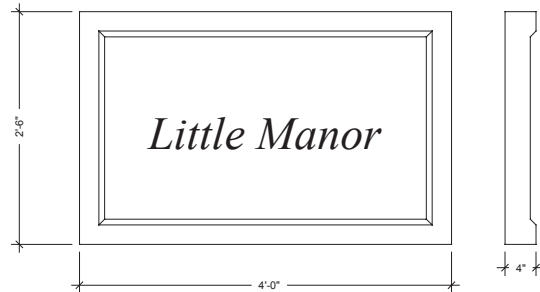

Cast Stone Signs

Item:	Sign Panel
Part #	SSR1
Height:	30"
Length:	48"
Thickness:	4"*

Item:	Sign Panel
Part #	SSR2
Height:	36"*
Length:	72"
Thickness:	5"*

Item:	Sign Panel
Part #	SSR3
Height:	36"
Length:	96"
Thickness:	5"*

Cast Stone Signs

Item:	Sign Panel
Part #	SS1
Height:	30"
Length:	48"
Thickness:	4"

Item:	Sign Panel
Part #	SS2
Height:	36"
Length:	60"
Thickness:	4-9/16"

Item:	Sign Panel
Part #	SS3
Height:	42"
Length:	72"
Thickness:	5"

Item:	Sign Panel
Part #	SS4
Height:	42"
Length:	96"
Thickness:	5"