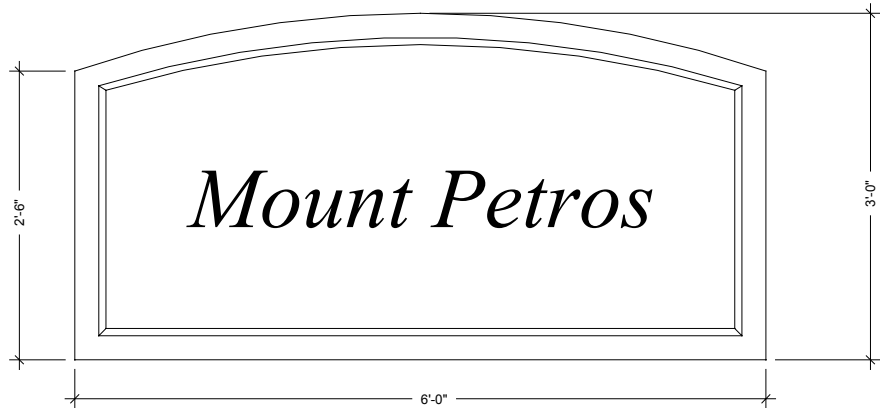

Cast Stone Signs

Item:	Sign Panel
Part #	SSR1
Height:	30"
Length:	48"
Thickness:	4"*

Item:	Sign Panel
Part #	SSR2
Height:	36"*
Length:	72"
Thickness:	5"*

Item:	Sign Panel
Part #	SSR3
Height:	36"
Length:	96"
Thickness:	5"*

Cast Stone Signs

Item:	Sign Panel
Part #	SS1
Height:	30"
Length:	48"
Thickness:	4"

Item:	Sign Panel
Part #	SS2
Height:	36"
Length:	60"
Thickness:	4-9/16"

Item:	Sign Panel
Part #	SS3
Height:	42"
Length:	72"
Thickness:	5"

Item:	Sign Panel
Part #	SS4
Height:	42"
Length:	96"
Thickness:	5"