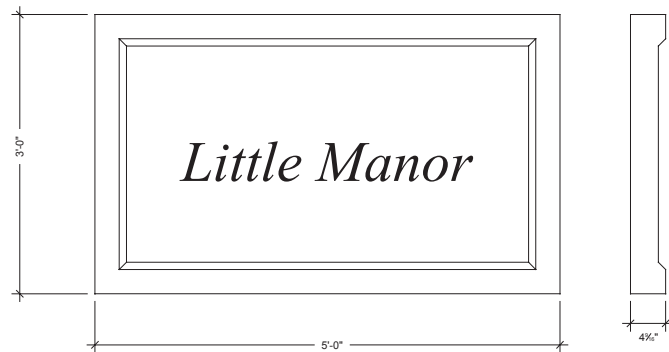

Cast Stone Signs

Item:	Sign Panel
Part #	SSR1
Height:	30"
Length:	48"
Thickness:	4"*

Item:	Sign Panel
Part #	SSR2
Height:	36"*
Length:	72"
Thickness:	5"*

Item:	Sign Panel
Part #	SSR3
Height:	36"
Length:	96"
Thickness:	5"*

Cast Stone Signs

Item:	Sign Panel
Part #	SS1
Height:	30"
Length:	48"
Thickness:	4"

Item:	Sign Panel
Part #	SS2
Height:	36"
Length:	60"
Thickness:	4-9/16"

Item:	Sign Panel
Part #	SS3
Height:	42"
Length:	72"
Thickness:	5"

Item:	Sign Panel
Part #	SS4
Height:	42"
Length:	96"
Thickness:	5"