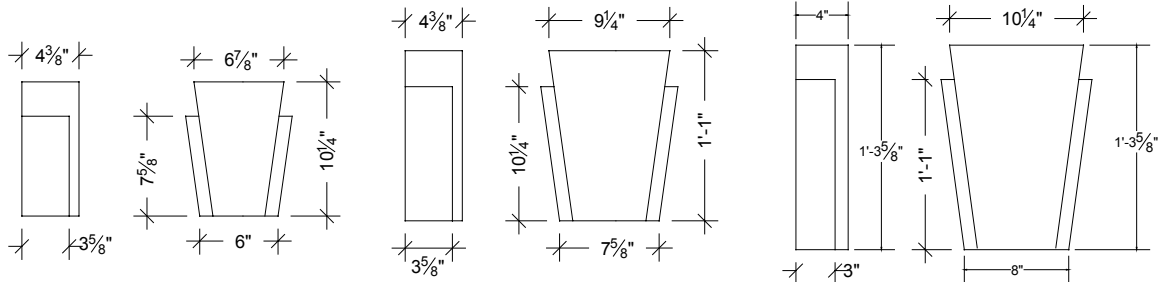

### Batwing Keystones

Item:	6 Course Batwing Keystone
Part #	KB6
Height:	15"
Thickness:	3-5/8"

Item:	4 course batwing key modular size
Part #	KBM4
Height:	10-1/4"
Thickness:	4-3/8"

Item:	5 course batwing key modular size
Part #	KBM5
Height:	13"
Thickness:	4-3/8"

Item:	6 course batwing key modular size
Part #	KBM6
Height:	15-5/8"
Thickness:	4"

### Springers

Item:	Springer 3 course
Part #	SPM3
Height:	7-5/8"
Length:	7-5/8"
Thickness:	4"* see drawing

Item:	Springer 6 course
Part #	SPM6
Height:	15-5/8"
Length:	15-5/8"
Thickness:	4"* see drawing