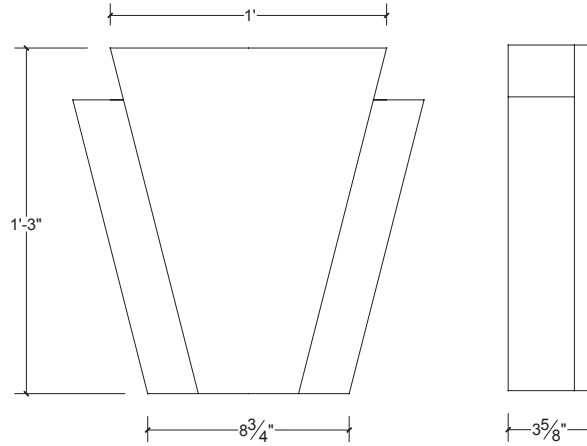

### Batwing Keystones

Item:	6 Course Batwing Keystone
Part #	KB6
Height:	15"
Thickness:	3-5/8"

Item:	4 course batwing key modular size
Part #	KBM4
Height:	10-1/4"
Thickness:	4-3/8"

Item:	5 course batwing key modular size
Part #	KBM5
Height:	13"
Thickness:	4-3/8"

Item:	6 course batwing key modular size
Part #	KBM6
Height:	15-5/8"
Thickness:	4"

### Springers

Item:	Springer 3 course
Part #	SPM3
Height:	7-5/8"
Length:	7-5/8"
Thickness:	4"* see drawing

Item:	Springer 6 course
Part #	SPM6
Height:	15-5/8"
Length:	15-5/8"
Thickness:	4"* see drawing