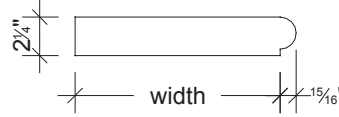

Step Treads

Item:	Bullnose Step Tread		
Part #	TR1	TR1L	TR1R
Height:	2-1/4"	2-1/4"	2-1/4"
Width:	12"*	12"*	12"*
Length:	35-5/8"	35-5/8"	35-5/8"
Description:	Straight	Left Return	Right Return

Item:	Riser
Part #	R1
Height:	7-5/8"
Thickness:	2"
Length:	35-5/8"

Item:	Bullnose Step Tread		
Part #	TR2	TR2L	TR2R
Height:	2-1/4"	2-1/4"	2-1/4"
Width:	12"*	12"*	12"*
Length:	35-5/8"	35-5/8"	35-5/8"
Description:	Straight	Left Return	Right Return

Item:	Riser
Part #	R1
Height:	7-5/8"
Thickness:	2"
Length:	35-5/8"

Item:	Ogee Bullnose Step Tread		
Part #	TR3	TR3L	TR3R
Height:	2-5/8"	2-5/8"	2-5/8"
Width:	12"*	12"*	12"*
Length:	35-5/8"	35-5/8"	35-5/8"
Description:	Straight	Left Return	Right Return

Item:	Riser
Part #	R1
Height:	7-5/8"
Thickness:	2"
Length:	35-5/8"