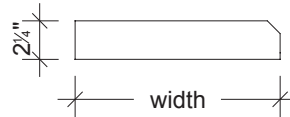

Step Treads

Item:	Bullnose Step Tread		
Part #	TR1	TR1L	TR1R
Height:	2-1/4"	2-1/4"	2-1/4"
Width:	12"*	12"*	12"*
Length:	35-5/8"	35-5/8"	35-5/8"
Description:	Straight	Left Return	Right Return

Item:	Riser
Part #	R1
Height:	7-5/8"
Thickness:	2"
Length:	35-5/8"

Item:	Bullnose Step Tread		
Part #	TR2	TR2L	TR2R
Height:	2-1/4"	2-1/4"	2-1/4"
Width:	12"*	12"*	12"*
Length:	35-5/8"	35-5/8"	35-5/8"
Description:	Straight	Left Return	Right Return

Item:	Riser
Part #	R1
Height:	7-5/8"
Thickness:	2"
Length:	35-5/8"

Item:	Ogee Bullnose Step Tread		
Part #	TR3	TR3L	TR3R
Height:	2-5/8"	2-5/8"	2-5/8"
Width:	12"*	12"*	12"*
Length:	35-5/8"	35-5/8"	35-5/8"
Description:	Straight	Left Return	Right Return

Item:	Riser
Part #	R1
Height:	7-5/8"
Thickness:	2"
Length:	35-5/8"