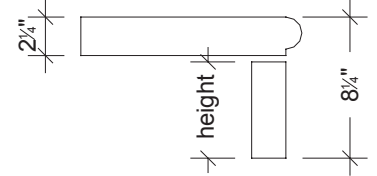

Step Treads

Item:	Bullnose Step Tread		
Part #	TR1	TR1L	TR1R
Height:	2-1/4"	2-1/4"	2-1/4"
Width:	12"*	12"*	12"*
Length:	35-5/8"	35-5/8"	35-5/8"
Description:	Straight	Left Return	Right Return

Item:	Riser
Part #	R1
Height:	7-5/8"
Thickness:	2"
Length:	35-5/8"

Item:	Bullnose Step Tread		
Part #	TR2	TR2L	TR2R
Height:	2-1/4"	2-1/4"	2-1/4"
Width:	12"*	12"*	12"*
Length:	35-5/8"	35-5/8"	35-5/8"
Description:	Straight	Left Return	Right Return

Item:	Riser
Part #	R1
Height:	7-5/8"
Thickness:	2"
Length:	35-5/8"

Item:	Ogee Bullnose Step Tread		
Part #	TR3	TR3L	TR3R
Height:	2-5/8"	2-5/8"	2-5/8"
Width:	12"*	12"*	12"*
Length:	35-5/8"	35-5/8"	35-5/8"
Description:	Straight	Left Return	Right Return

Item:	Riser
Part #	R1
Height:	7-5/8"
Thickness:	2"
Length:	35-5/8"