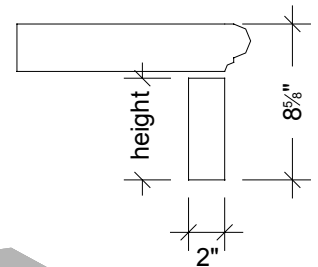

Step Treads

Item:	Bullnose Step Tread		
Part #	TR1	TR1L	TR1R
Height:	2-1/4"	2-1/4"	2-1/4"
Width:	12"*	12"*	12"*
Length:	35-5/8"	35-5/8"	35-5/8"
Description:	Straight	Left Return	Right Return

Item:	Riser
Part #	R1
Height:	7-5/8"
Thickness:	2"
Length:	35-5/8"

Item:	Bullnose Step Tread		
Part #	TR2	TR2L	TR2R
Height:	2-1/4"	2-1/4"	2-1/4"
Width:	12"*	12"*	12"*
Length:	35-5/8"	35-5/8"	35-5/8"
Description:	Straight	Left Return	Right Return

Item:	Riser
Part #	R1
Height:	7-5/8"
Thickness:	2"
Length:	35-5/8"

Item:	Ogee Bullnose Step Tread		
Part #	TR3	TR3L	TR3R
Height:	2-5/8"	2-5/8"	2-5/8"
Width:	12"*	12"*	12"*
Length:	35-5/8"	35-5/8"	35-5/8"
Description:	Straight	Left Return	Right Return

Item:	Riser
Part #	R1
Height:	7-5/8"
Thickness:	2"
Length:	35-5/8"