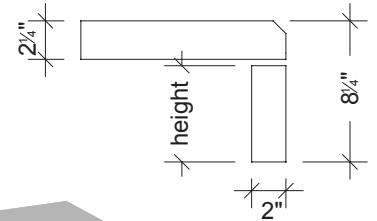

Step Treads

Item:	Bullnose Step Tread		
Part #	TR1	TR1L	TR1R
Height:	2-1/4"	2-1/4"	2-1/4"
Width:	12"*	12"*	12"*
Length:	35-5/8"	35-5/8"	35-5/8"
Description:	Straight	Left Return	Right Return

Item:	Riser
Part #	R1
Height:	7-5/8"
Thickness:	2"
Length:	35-5/8"

Item:	Bullnose Step Tread		
Part #	TR2	TR2L	TR2R
Height:	2-1/4"	2-1/4"	2-1/4"
Width:	12"*	12"*	12"*
Length:	35-5/8"	35-5/8"	35-5/8"
Description:	Straight	Left Return	Right Return

Item:	Riser
Part #	R1
Height:	7-5/8"
Thickness:	2"
Length:	35-5/8"

Item:	Ogee Bullnose Step Tread		
Part #	TR3	TR3L	TR3R
Height:	2-5/8"	2-5/8"	2-5/8"
Width:	12"*	12"*	12"*
Length:	35-5/8"	35-5/8"	35-5/8"
Description:	Straight	Left Return	Right Return

Item:	Riser
Part #	R1
Height:	7-5/8"
Thickness:	2"
Length:	35-5/8"