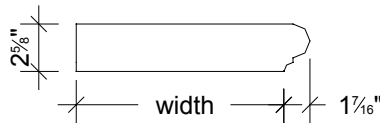

Step Treads

Item:	Bullnose Step Tread		
Part #	TR1	TR1L	TR1R
Height:	2-1/4"	2-1/4"	2-1/4"
Width:	12"*	12"*	12"*
Length:	35-5/8"	35-5/8"	35-5/8"
Description:	Straight	Left Return	Right Return

Item:	Riser
Part #	R1
Height:	7-5/8"
Thickness:	2"
Length:	35-5/8"

Item:	Bullnose Step Tread		
Part #	TR2	TR2L	TR2R
Height:	2-1/4"	2-1/4"	2-1/4"
Width:	12"*	12"*	12"*
Length:	35-5/8"	35-5/8"	35-5/8"
Description:	Straight	Left Return	Right Return

Item:	Riser
Part #	R1
Height:	7-5/8"
Thickness:	2"
Length:	35-5/8"

Item:	Ogee Bullnose Step Tread		
Part #	TR3	TR3L	TR3R
Height:	2-5/8"	2-5/8"	2-5/8"
Width:	12"*	12"*	12"*
Length:	35-5/8"	35-5/8"	35-5/8"
Description:	Straight	Left Return	Right Return

Item:	Riser
Part #	R1
Height:	7-5/8"
Thickness:	2"
Length:	35-5/8"