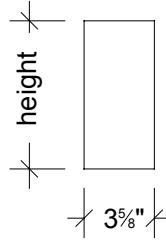

Window and Door Surrounds

Item:	Rectangular Window Surround			
Part #	SU1S	SU1X	SU1BS	SU1BX
Height:	7-5/8"	7-5/8"	15-5/8"	15-5/8"
Thickness:	3-5/8"	3-5/8"	3-5/8"	3-5/8"
Length:	35-5/8"	47-5/8"	35-5/8"	47-5/8"

Item:	Chamfered Window Surround		
Part #	SU2S	SU2L	SU2R
Height:	7-5/8"	7-5/8"	7-5/8"
Thickness:	3-5/8"	3-5/8"	3-5/8"
Length:	35-5/8"	35-5/8"	35-5/8"
Description	Straight	Left Return	Right Return

Item:	Chamfered Door Surround		
Part #	SU2XS	SU2XL	SU2XR
Height:	15-5/8"	15-5/8"	15-5/8"
Thickness:	4"*	4"*	4"*
Length:	47-5/8"	47-5/8"	47-5/8"
Description	Straight	Left Return	Right Return

Item:	Anchorage Window Surround		
Part #	SU3S	SU3L	SU3R
Height:	7-5/8"	7-5/8"	7-5/8"
Thickness:	4-3/8"*	4-3/8"*	4-3/8"*
Length:	35-5/8"	35-5/8"	35-5/8"
Description	Straight	Left Return	Right Return

Item:	Anchorage Door Surround		
Part #	SU3XS	SU3XL	SU3XR
Height:	15-5/8"	15-5/8"	15-5/8"
Thickness:	4-3/8"*	4-3/8"*	4-3/8"*
Length:	47-5/8"	47-5/8"	47-5/8"
Description	Straight	Left Return	Right Return

Item:	Arrington Window Surround		
Part #	SU2S	SU2L	SU2R
Height:	7-5/8"	7-5/8"	7-5/8"
Thickness:	3-5/8"	3-5/8"	3-5/8"
Length:	35-5/8"	35-5/8"	35-5/8"
Description	Straight	Left Return	Right Return

Item:	Arrington Door Surround		
Part #	SU2XS	SU2XL	SU2XR
Height:	15-5/8"	15-5/8"	15-5/8"
Thickness:	4"*	4"*	4"*
Length:	47-5/8"	47-5/8"	47-5/8"
Description	Straight	Left Return	Right Return