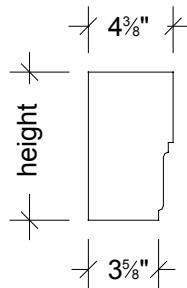

Window and Door Surrounds

Item:	Rectangular Window Surround			
Part #	SU1S	SU1X	SU1BS	SU1BX
Height:	7-5/8"	7-5/8"	15-5/8"	15-5/8"
Thickness:	3-5/8"	3-5/8"	3-5/8"	3-5/8"
Length:	35-5/8"	47-5/8"	35-5/8"	47-5/8"

Item:	Chamfered Window Surround		
Part #	SU2S	SU2L	SU2R
Height:	7-5/8"	7-5/8"	7-5/8"
Thickness:	3-5/8"	3-5/8"	3-5/8"
Length:	35-5/8"	35-5/8"	35-5/8"
Description	Straight	Left Return	Right Return

Item:	Chamfered Door Surround		
Part #	SU2XS	SU2XL	SU2XR
Height:	15-5/8"	15-5/8"	15-5/8"
Thickness:	4"*	4"*	4"*
Length:	47-5/8"	47-5/8"	47-5/8"
Description	Straight	Left Return	Right Return

Item:	Anchorage Window Surround		
Part #	SU3S	SU3L	SU3R
Height:	7-5/8"	7-5/8"	7-5/8"
Thickness:	4-3/8"*	4-3/8"*	4-3/8"*
Length:	35-5/8"	35-5/8"	35-5/8"
Description	Straight	Left Return	Right Return

Item:	Anchorage Door Surround		
Part #	SU3XS	SU3XL	SU3XR
Height:	15-5/8"	15-5/8"	15-5/8"
Thickness:	4-3/8"*	4-3/8"*	4-3/8"*
Length:	47-5/8"	47-5/8"	47-5/8"
Description	Straight	Left Return	Right Return

Item:	Arrington Window Surround		
Part #	SU2S	SU2L	SU2R
Height:	7-5/8"	7-5/8"	7-5/8"
Thickness:	3-5/8"	3-5/8"	3-5/8"
Length:	35-5/8"	35-5/8"	35-5/8"
Description	Straight	Left Return	Right Return

Item:	Arrington Door Surround		
Part #	SU2XS	SU2XL	SU2XR
Height:	15-5/8"	15-5/8"	15-5/8"
Thickness:	4"*	4"*	4"*
Length:	47-5/8"	47-5/8"	47-5/8"
Description	Straight	Left Return	Right Return