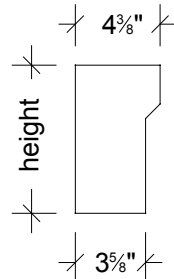

Window and Door Surrounds

Item:	Rectangular Window Surround			
Part #	SU1S	SU1X	SU1BS	SU1BX
Height:	7-5/8"	7-5/8"	15-5/8"	15-5/8"
Thickness:	3-5/8"	3-5/8"	3-5/8"	3-5/8"
Length:	35-5/8"	47-5/8"	35-5/8"	47-5/8"

Item:	Chamfered Window Surround		
Part #	SU2S	SU2L	SU2R
Height:	7-5/8"	7-5/8"	7-5/8"
Thickness:	3-5/8"	3-5/8"	3-5/8"
Length:	35-5/8"	35-5/8"	35-5/8"
Description	Straight	Left Return	Right Return

Item:	Chamfered Door Surround		
Part #	SU2XS	SU2XL	SU2XR
Height:	15-5/8"	15-5/8"	15-5/8"
Thickness:	4"*	4"*	4"*
Length:	47-5/8"	47-5/8"	47-5/8"
Description	Straight	Left Return	Right Return

Item:	Anchorage Window Surround		
Part #	SU3S	SU3L	SU3R
Height:	7-5/8"	7-5/8"	7-5/8"
Thickness:	4-3/8"*	4-3/8"*	4-3/8"*
Length:	35-5/8"	35-5/8"	35-5/8"
Description	Straight	Left Return	Right Return

Item:	Anchorage Door Surround		
Part #	SU3XS	SU3XL	SU3XR
Height:	15-5/8"	15-5/8"	15-5/8"
Thickness:	4-3/8"*	4-3/8"*	4-3/8"*
Length:	47-5/8"	47-5/8"	47-5/8"
Description	Straight	Left Return	Right Return

Item:	Arrington Window Surround		
Part #	SU2S	SU2L	SU2R
Height:	7-5/8"	7-5/8"	7-5/8"
Thickness:	3-5/8"	3-5/8"	3-5/8"
Length:	35-5/8"	35-5/8"	35-5/8"
Description	Straight	Left Return	Right Return

Item:	Arrington Door Surround		
Part #	SU2XS	SU2XL	SU2XR
Height:	15-5/8"	15-5/8"	15-5/8"
Thickness:	4"*	4"*	4"*
Length:	47-5/8"	47-5/8"	47-5/8"
Description	Straight	Left Return	Right Return